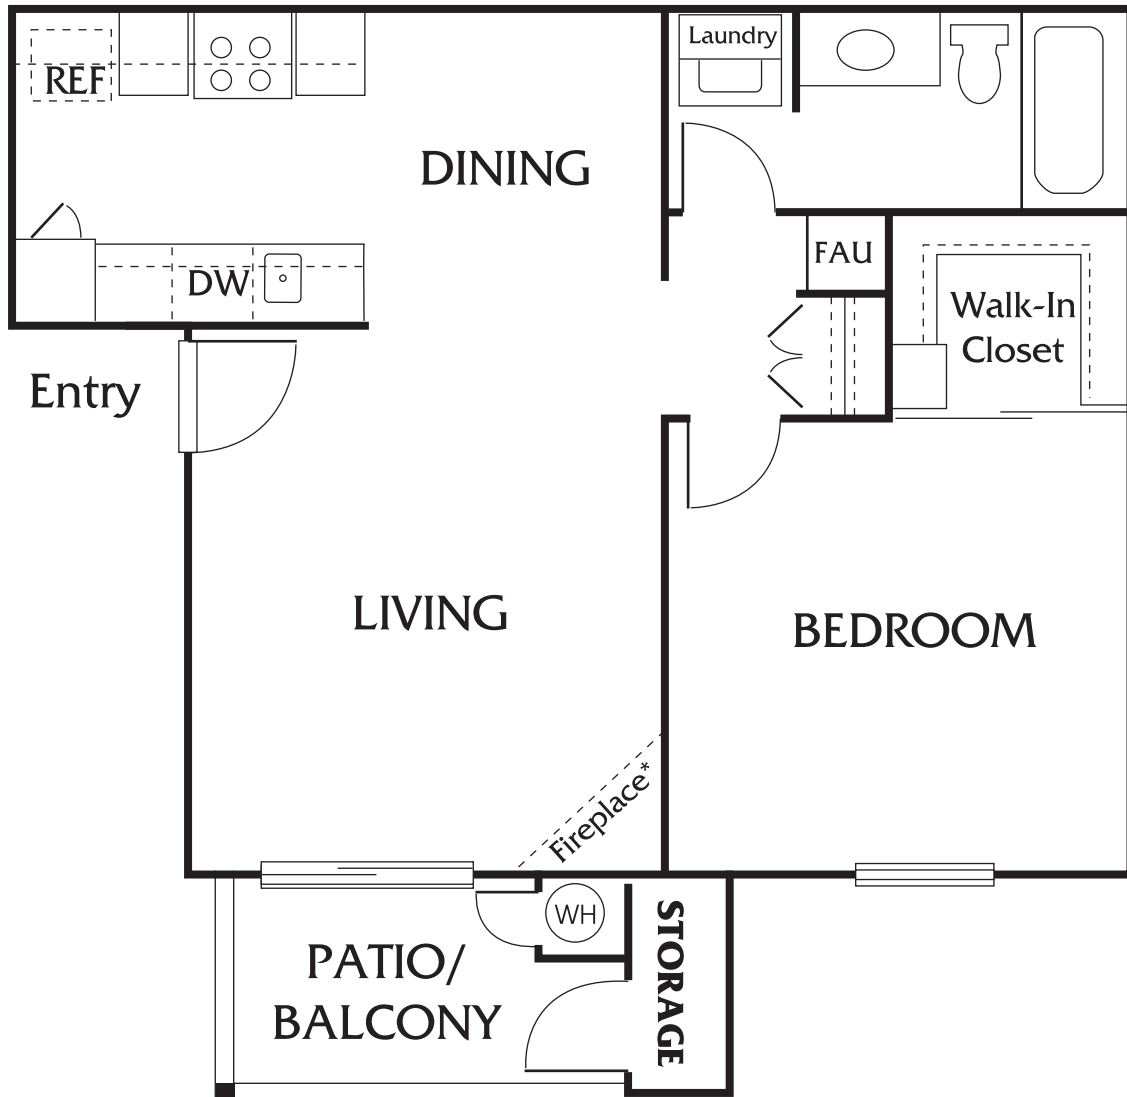

Plan A

The Cambridge

One Bedroom

One Bath

1265 Kendall Drive
San Bernardino, CA 92407

Tel: 909.886.2100

Fax: 909.886.2103

*not to scale
*information subject to change