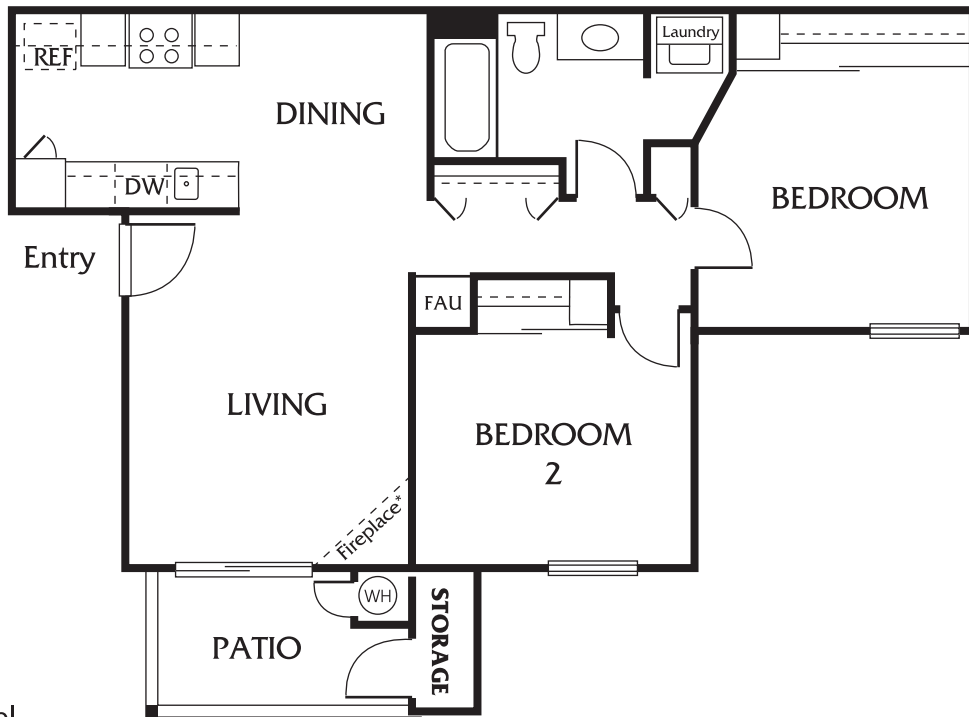

Plan E
Lower Level Model

1265 Kendall Drive
San Bernardino, CA 92407
Tel: 909.886.2100
Fax: 909.886.2103

The Harvard

Two Bedrooms
One Bath

Plan E
Upper Level Model

*not to scale
*information subject to change