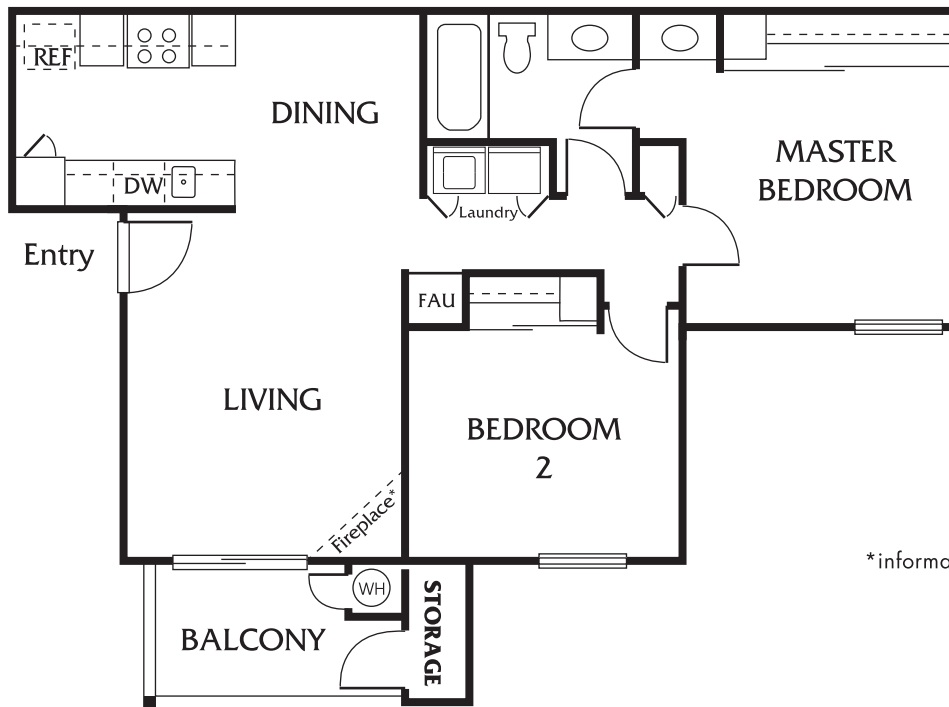

Plan E
Lower Level Model

1265 Kendall Drive
San Bernardino, CA 92407
Tel: 909.886.2100
Fax: 909.886.2103

The Harvard

Two Bedrooms
One Bath

Plan E
Upper Level Model

*not to scale
*information subject to change