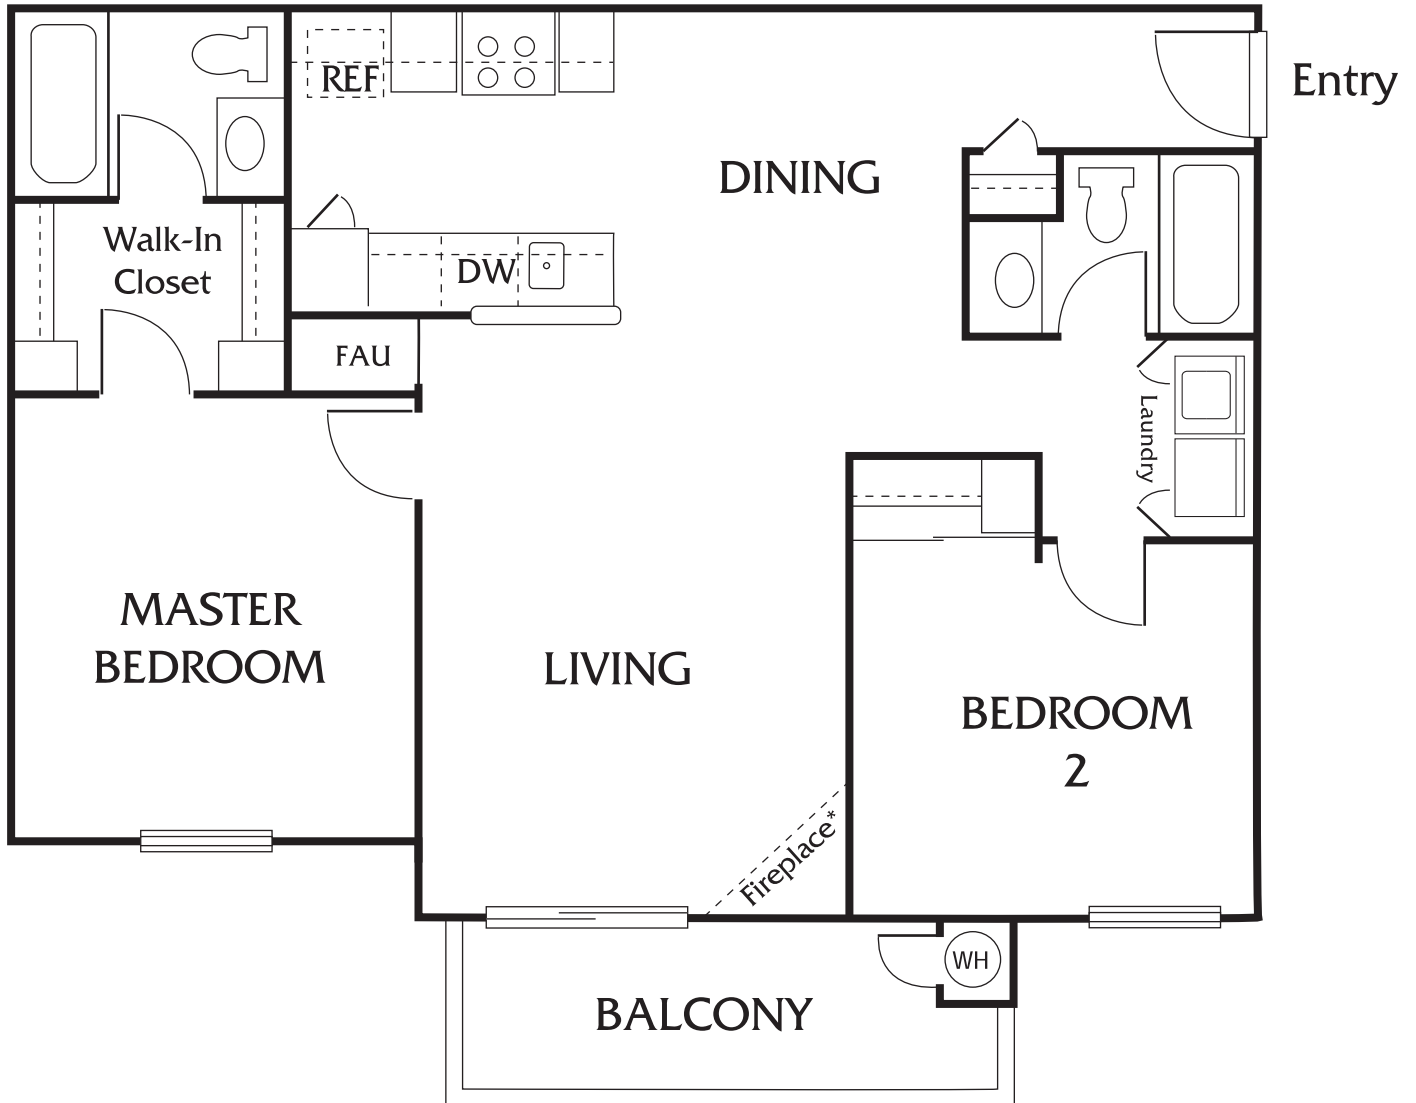

Plan C

The Stanford

Two Bedrooms

Two Baths

1265 Kendall Drive
San Bernardino, CA 92407

Tel: 909.886.2100

Fax: 909.886.2103

*not to scale
*information subject to change