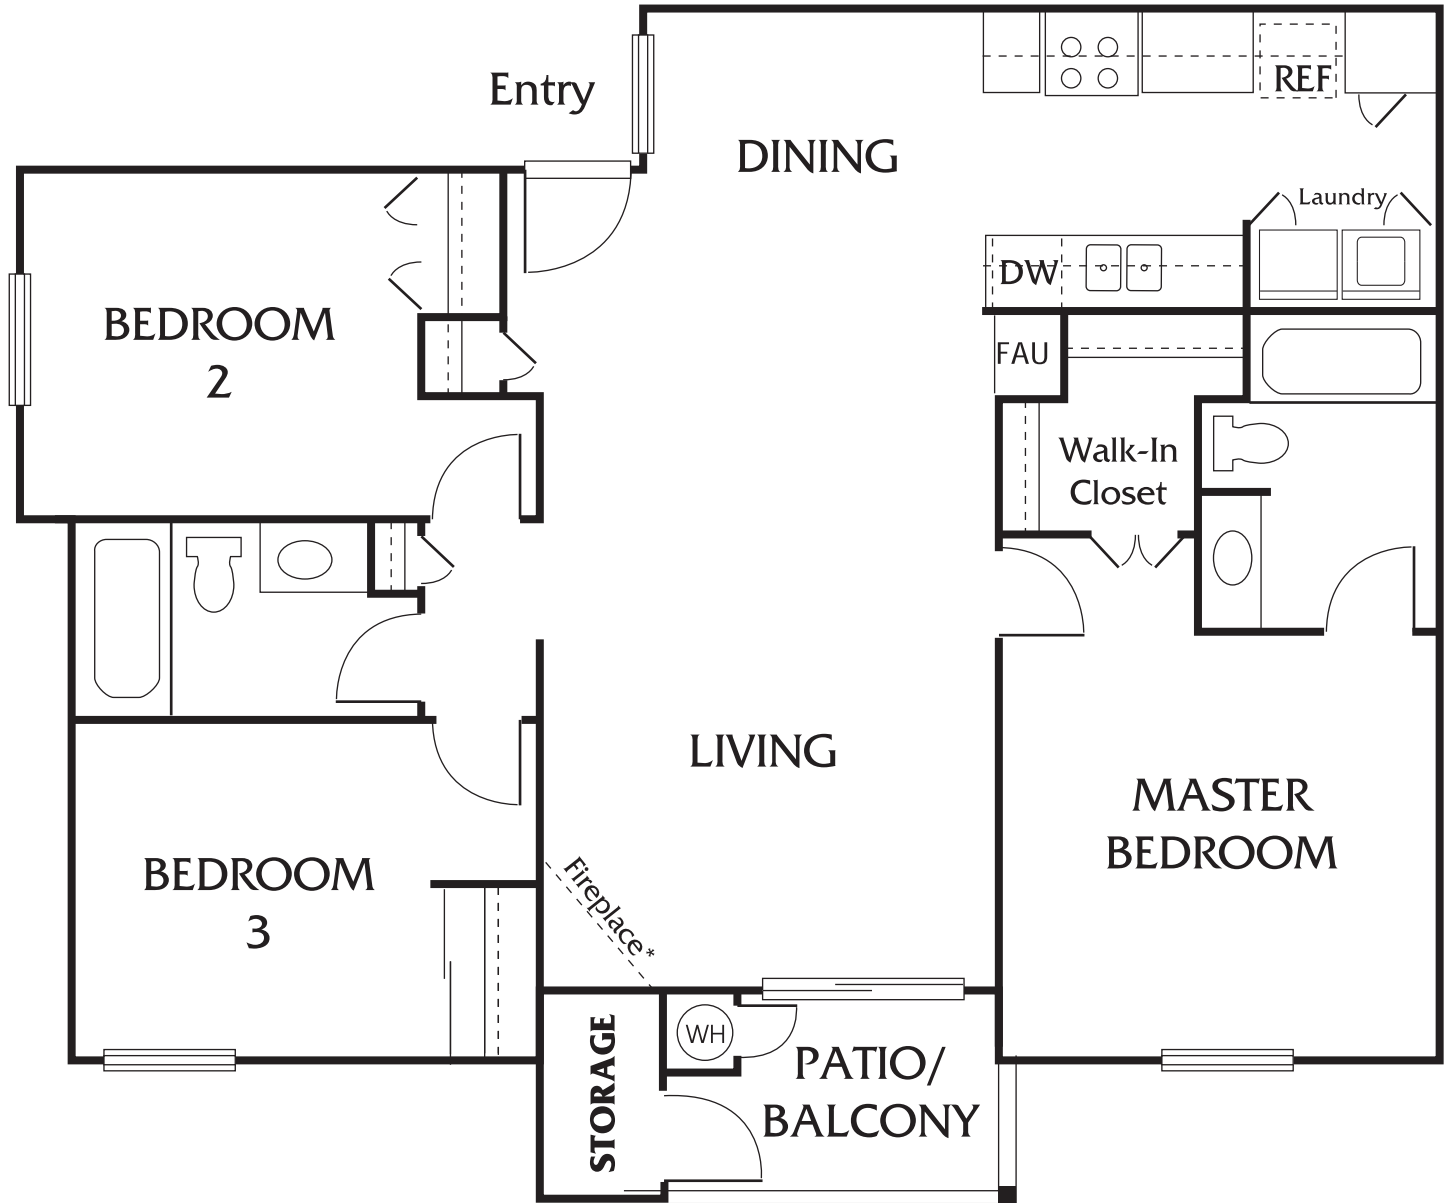

Plan D

The Yale

Three Bedrooms

Two Baths

1265 Kendall Drive
San Bernardino, CA 92407

Tel: 909.886.2100

Fax: 909.886.2103

*not to scale
*information subject to change